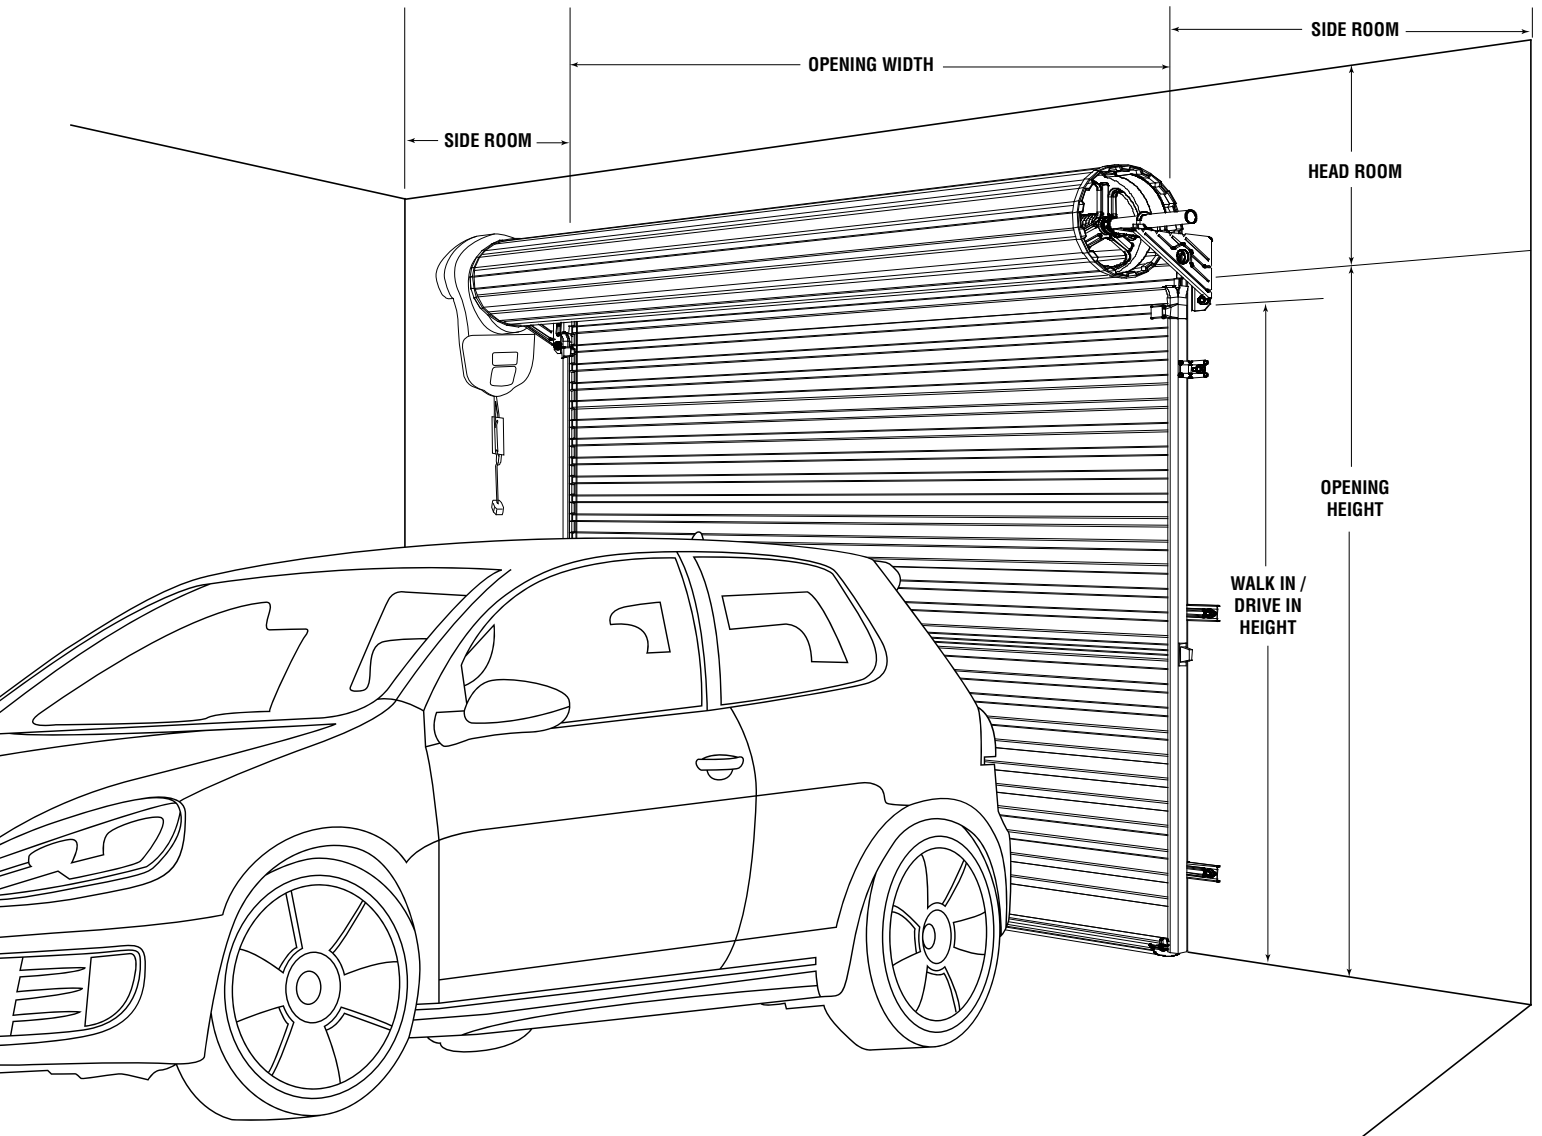

THERE'S SO MUCH MORE BEHIND A DOOR

Rolling Garage Doors

Initially invented by B&D back in the 50s, Rolling garage doors are commonly considered as amongst the most economical and functional garage doors available in Australia. Being constructed from corrugated steel they also provide strength against impacts.

Rolling doors can also be easily automated. The installation process is simple and little space is required as most openers fit nicely alongside the steel drum.

FEATURES & BENEFITS

- Suitable for many residential applications
- Open and roll upwards
- Vehicles can be parked right up to the front of the garage door
- Easily operated
- Steel drum sits on top of the garage opening, so they require minimal ceiling space
- Ideal for garages with overhead obstructions such as lighting or piping